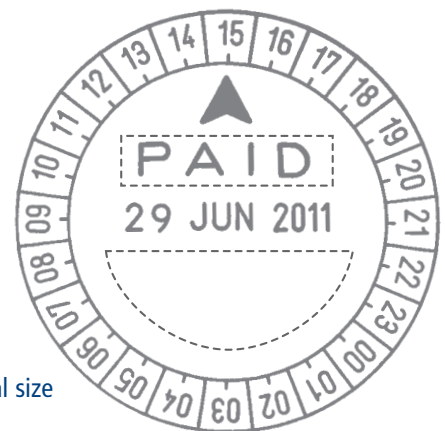

## Die-Plate Date Stamp

S-66

actual size

S-67

S-68

S-69

## Clock Face Date Stamp

FAXED  
PAID  
ENTERED

Available with your own message

SHINY STAMP CO., LTD.

S-3612 (12-HOUR)

S-3624 (24-HOUR)