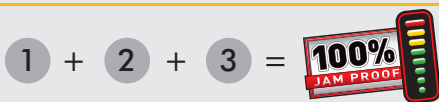

FELLOWES® SB-89Ci

100% Jam Proof Shredder

Powerful professional shredder with Jam Proof System.

- 100% Jam Proof System electronically measures paper thickness to prevent jams and powers through misfed paper
- Cross-Cuts 15 sheets per pass
- Sleek, modern design with large, 28 litre pull-out bin and casters for easy mobility
- 2 Year Worry-Free Product and Service Warranty plus 5 Year Cutter Warranty

HOW JAM PROOF WORKS

- 1 As you insert paper, the shredder electronically measures paper thickness to prevent paper jams.
- 2 Watch the light bar while you shred:
 - Green to yellow means you are within the recommended range
 - Red means the shredder is overfed - just remove the excess paper to resume shredding
- 3 If a misfeed occurs, our 100% Jam Proof System will power through it!