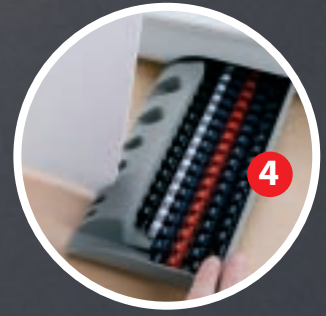

PULSAR 300 MODEL SHOWN

The Fellowes® PULSAR / PULSAR-E office comb binders

Model	PULSAR	PULSAR-E
Item No	5620001	5621701
Punch capacity	15 sheets	15 sheets
Maximum binding capacity	300 sheets	300 sheets
Maximum comb size	38mm	38mm
Comb storage	✓	✓
Adjustable edge guide	✓	✓
Chip tray	✓	✓
Vertical document loading	✓	✓
Carry points	✓	✓
Electric punching	-	✓
Starter pack	✓	✓
Dimensions (W x H x D in mm)	460 x 390 x 130mm	460 x 390 x 130mm
Net Weight	7 kg	9.5 kg
EAN Code	0043859512102	0043859516438
Outer size	1	1
SCS Code	50043859512107	50043859516433
Warranty	Two years	Two years
Launch date	February 2007	February 2007

- **1** Punch capacity 15 sheets (80gsm) (Pulsar-e = electric)
- **2** Maximum binding capacity = 300 sheets using 38mm combs
- **3** Adjustable edge guide accurately aligns all sheet sizes
- **4** Combs storage tray and patented document measure
- **5** All metal mechanism for durability
- **6** 2 year warranty