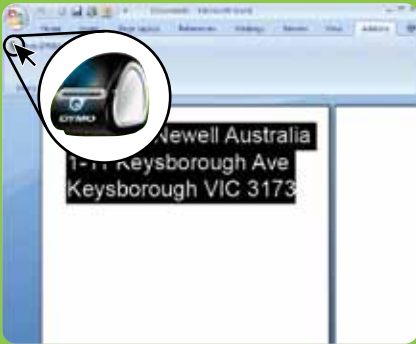

DYMO

LabelWriter®

450 Twin Turbo

Dual roll
label printer
for PC and Mac

prints
71
labels per
minute

SFA6612 10/09

Select

Click

Print

A range of
label sizes and
styles available

Label Faster. Mail Smarter. Look Sharp.

DYMO LabelWriter® 450 Twin Turbo allows you to increase productivity by having two rolls of labels ready to print at all times. Work faster and smarter with the new Dymo Label v.8 software, which enables you to create and print address, shipping, file folder, and barcode labels, plus name badges and more – all without the extra hassle of printing sheet labels on a standard printer.