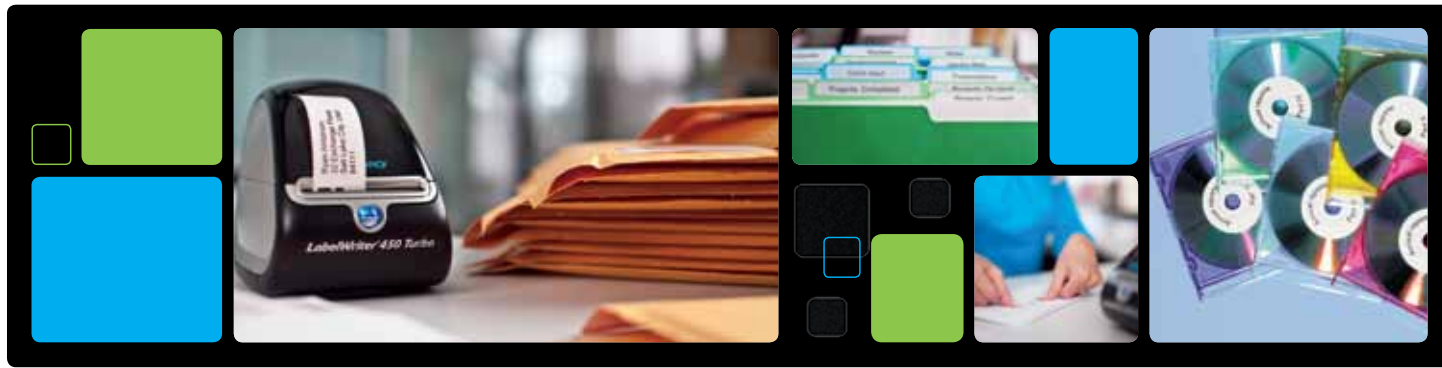

High speed
label printer
for PC and Mac

prints
71
labels per
minute

SFA6612 10/09

Select

Click

Print

A range of
label sizes and
styles available

Label Faster. Mail Smarter. Look Sharp.

DYMO® LabelWriter® 450 Turbo is the high-speed, hassle-free labelling solution for your busy office. Work faster and smarter with the new Dymo Label v.8 software, which enables you to create and print address, shipping, file folder, and barcode labels, plus name badges and more – all without the extra hassle of printing sheet labels on a standard printer.

Key Features: LabelWriter® 450 Turbo

- Eliminate the hassles of printing sheet labels through a laser or inkjet printer.
- Fast. Prints up to 71 labels per minute.*
- Energy Efficient. Features sleep mode for when machine is not in use.
- 600 x 300 dpi print quality for professional results.
- No expensive ink or toner. Ever.
- Sleek, compact design fits in any modern workplace.